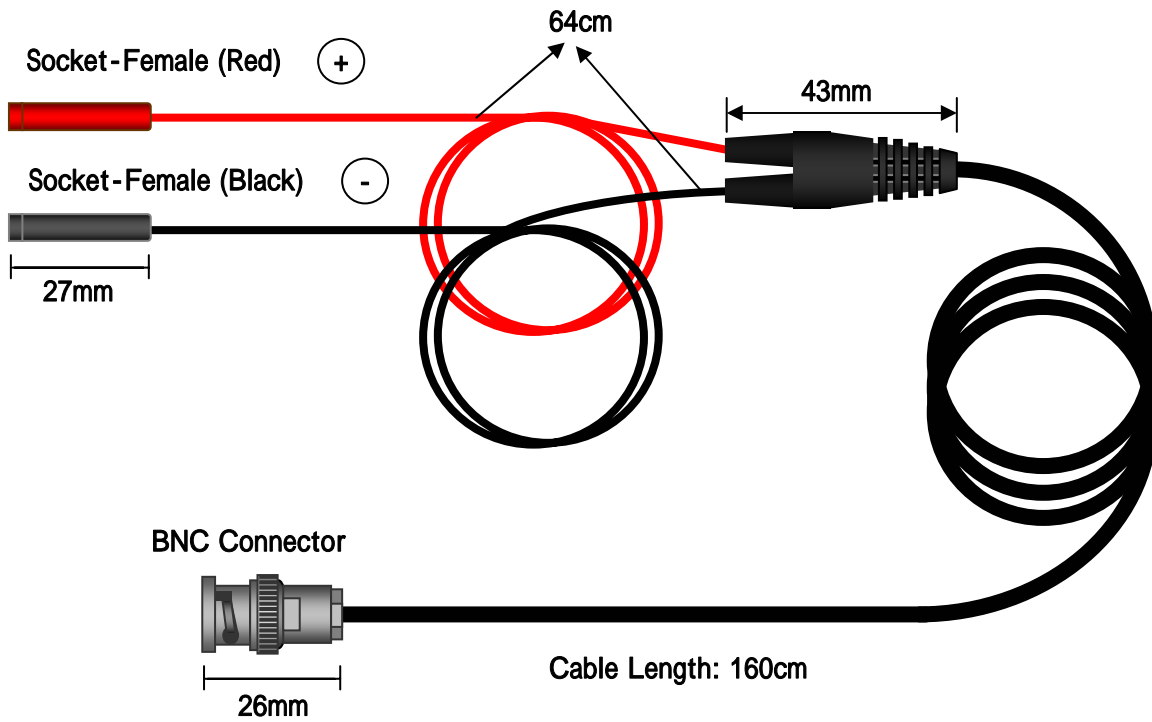

Cables

C116

Socket-Female to BNC Connector Cable
(Main body side connected, BNC connector)
For LF101

C117

Hook Silicon to Socket-Male Cable, Red & Black
Connected with C115, C115B and C116 Cables