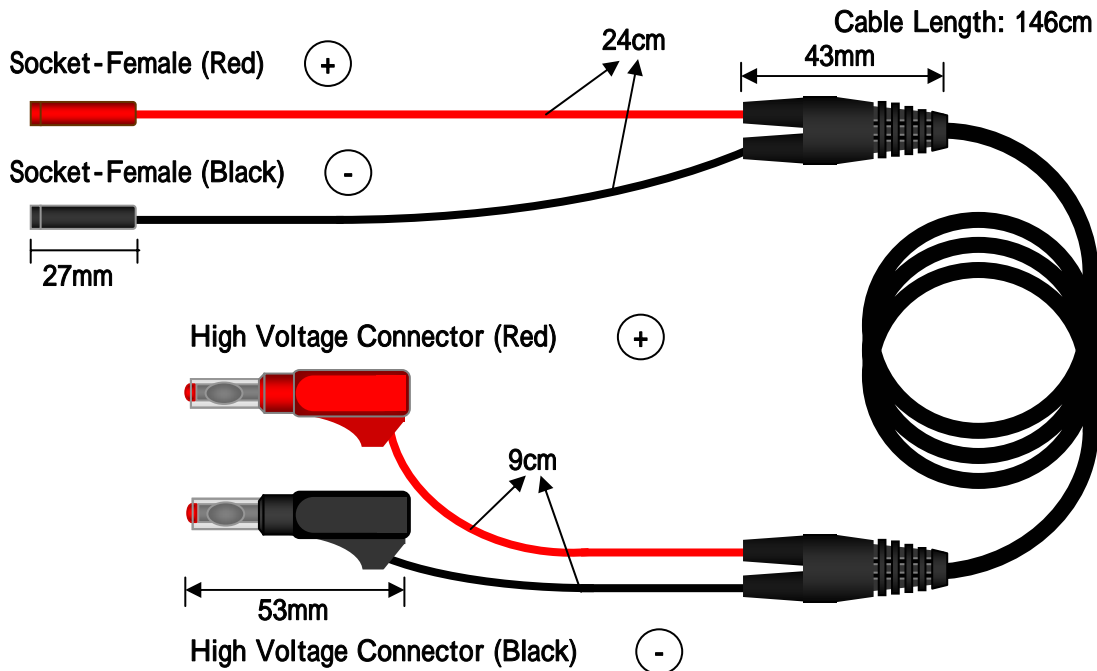

Cables

C115

Socket-Female to High Voltage Connector Cable

(Main body side connected, high voltage connector)

For CUY21EDIT and BTX ECM2001

C115B

Socket-Female to Banana Connector Cable, Red & Black

(Main body side connected, banana connector)

For BTX ECM830